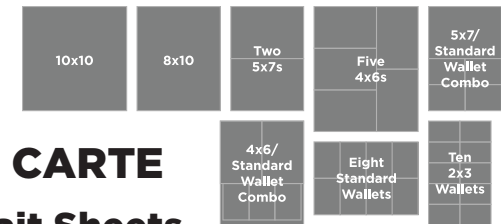

Book your session online 24/7!

HOURS

Mon-Fri 10am-8pm
Sat 9am-8pm
Sun 12pm-7pm

Our last session begins one hour before the listed closing time, by appointment only.
Hours may vary. Appointments are highly recommended.

☎ 757.686.2011

www.shotzportraits.com

7386 Harbour Towne Pkwy. #5 Suffolk, VA 23435

Facebook Instagram Twitter @shotzportraits

CUSTOMER FAVORITE Your Session

SPECIAL: Six Portrait Sheets Free (see back)

A full-resolution digital copy of your entire session and as many sheets as you need, available at our lab service prices.

$150 + Lab Service print price

PACKAGES (JUST PRINTS) Bronze

Six Portrait Sheets, you choose the sizes, of up to six images.

$85 ($96 value)

Additional sheets **$13**

Silver

Eleven Portrait Sheets, you choose the sizes, of up to eleven images.

$115 ($176 value)

Additional sheets **$10**

Gold

Sixteen Portrait Sheets, you choose the sizes, of up to sixteen images.

$145 ($256 value)

Additional sheets **$9**

PACKAGE OPTIONS

Basic retouch*, tonal enhancements, and text are free for all prints and up to 20 images from your digital copy purchase.

Sheet Upgrades

10x13 **add $3**

11x14 **add $6**

16x20 and up **See Lab Service Price**

Collage/color accent/extensive retouch*
$15 or subtract one sheet

**Collages are complimentary with a
Your Session package!**

*Level of retouch is at the editor's discretion. Please be advised, color accents are $15 to build.

À LA CARTE

Portrait Sheets

Choose from a single 10x10, single 8x10, two 5x7s, five 4x6s, 5x7/four standard wallet combo, two 4x6/three standard wallet combo, eight standard wallets, or ten 2x3 wallets. **$16**

Deluxe Sheets

Single 10x13 **$19**

Single 11x14 **$22**

Enlargements

16x20 **$40**

18x24* **$45**

20x24 **$55**

20x30 **$65**

24x30 **$80**

24x36 **$95**

30x40 **$115**

Canvas Wrap **add $60 to reg. price**
Finish and Mounting options **ask**

DIGITAL MEDIA

Your Image

A full-resolution digital copy with print and digital release. **$25 per image**

Your Session

SPECIAL: Six Portrait Sheets Free (see back)

A full-resolution digital copy of your entire session with print and digital release plus access to our lab service pricing. **$150**

SPECIALTY PRODUCTS

Think outside the sheet! We offer a wide variety of unique photo products and presentation options. Ask a studio associate for details.

*18x24 replaced the 16x24 print size as it is becoming more standard.
The canvas equivalent is still 16x24.